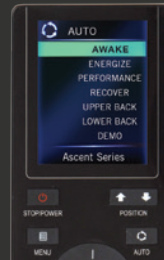

Expertly mimicking the hands of a world-class masseuse, Novo XT massage technology extends into muscles for a therapeutic, fully enveloping, intense massage. With five intensity settings, you can customize just the right massage pressure to your liking.

Easily manage the chair's full suite of programs and features using the intuitive navigation control, featuring a crystal-clear LCD screen.