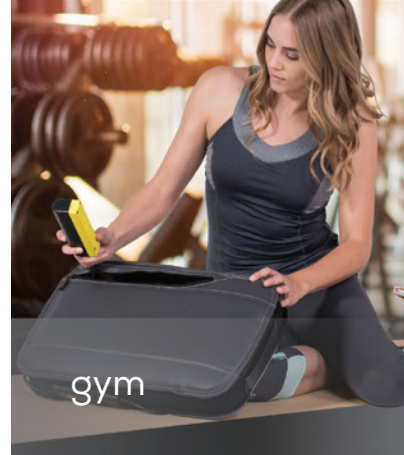

Enjoy all the benefits of real massage in a portable, cordless package.

- 1 Portable, cordless massager for the home, office, or on the go
- 2 Features the same Powerful FlexGlide® orbital massage robot used in Human Touch massage chairs
- 3 Rechargeable lithium-ion battery provides 2 full hours of massage; no need to access a wall outlet while in use
- 4 Hand-held remote controls 3 programmed massages designed by wellness experts
- 5 Maximum portability with handle and adjustable shoulder strap

Take Control

Choose a technique to suit your mood. Massage Anywhere lets you customize your experience using a wide variety of massage techniques. No matter how you use it, your massager offers maximum massage flexibility and therapeutic benefits.

Power Up

The Massage Anywhere battery system has power to spare. Two full hours of run time means up to eight 15-minute massage sessions per charge. The included smart charger will take the lithium-ion battery back to 100% overnight.

Massage	Kneading, Compression and Glide
Programs	Three Auto Wellness Programs
Color	Gray
Patented Technology	FlexGlide® Orbital Massage Technology
Box Dimensions	24" L x 15.35" W x 7" H
Shipping Weight	11 lbs.
Charger	Class 2, Model No. QD08-160040-A
Charger Input	AC 120V 60Hz 8.0W
Charger Output	16VDC 400mA
Li-on Battery Output	12.8V 3000mAh.