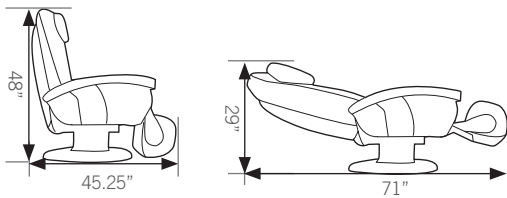

More Features For More Comfort

Rich Leather/ Leather-Match Upholstery
5 Advanced Massage Techniques
Full-Body Stretching

DIMENSIONS

Part number:
 ■ HT-136-100-001 (Black)
 ■ HT-136-100-002 (Cashew)
 ■ HT-136-100-004 (Red)
 5-Year Limited Warranty