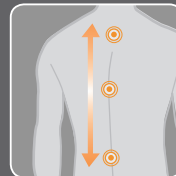

ROTATING MULTI-SPEED FOOT AND CALF MASSAGER

Massaging calves in an upward, rolling motion, the rotating, multi-speed unit forces blood away from the feet toward the body's core, allowing fresh, nutrient rich blood to re-enter the calves and feet for healing and soothing comfort. Only Human Touch offers this patented technology.

BODY-CONTOURING VISCO-ELASTIC FOAM SEAT CUSHION

A visco-elastic cushion molds to your body to relieve pressure points, providing a comfortable seating experience even when the chair is powered off.

PENETRATING NECK MASSAGE

Simply removing the head pillow reveals an intelligently placed cloth window that enables the HT-136's advanced massage system to provide a closer, more intense neck massage.

3 INVIGORATING MASSAGE PROGRAMS