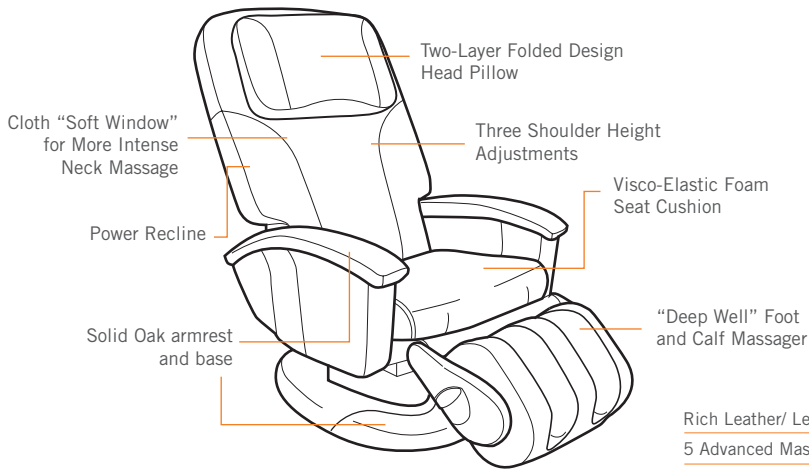

ht¹³⁶

Stress, sore muscles and back pain come in many forms, but relief comes in one amazing package.

The Human Touch® HT-136 Robotic Massage® chair provides a relaxing massage that effectively alleviates stress, back pain and sore muscles, leaving you feeling invigorated and refreshed. In just 15 minutes per day, a massage from this remarkable chair can therapeutically boost your circulatory and immune systems – not to mention, make you feel really, really good.

Take a seat in the supple leather/leather-match chair, and indulge in any of three invigorating pre-programmed massage programs, which expertly incorporate the five techniques used by back and spinal care professionals. Focus the quad-roller massage where you need it most for targeted relief from your neck down to your lower back. Crafted with only the finest materials and advanced technology, the HT-136 is a beautiful addition to both your wellness regimen and your living room.

More Features For More Comfort

Rich Leather/ Leather-Match Upholstery
5 Advanced Massage Techniques
Full-Body Stretching

DIMENSIONS

Part number:
 ■ HT-136-100-001 (Black)
 ■ HT-136-100-002 (Cashew)
 ■ HT-136-100-004 (Red)
 5-Year Limited Warranty

BODY-CONTOURING VISCO-ELASTIC FOAM SEAT CUSHION

A visco-elastic cushion molds to your body to relieve pressure points, providing a comfortable seating experience even when the chair is powered off.

PENETRATING NECK MASSAGE