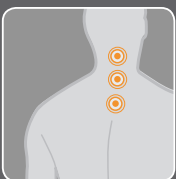

PENETRATING NECK MASSAGE

Simply removing the head pillow reveals an intelligently placed cloth window that enables the HT-136's advanced massage system to provide a closer, more intense neck massage.