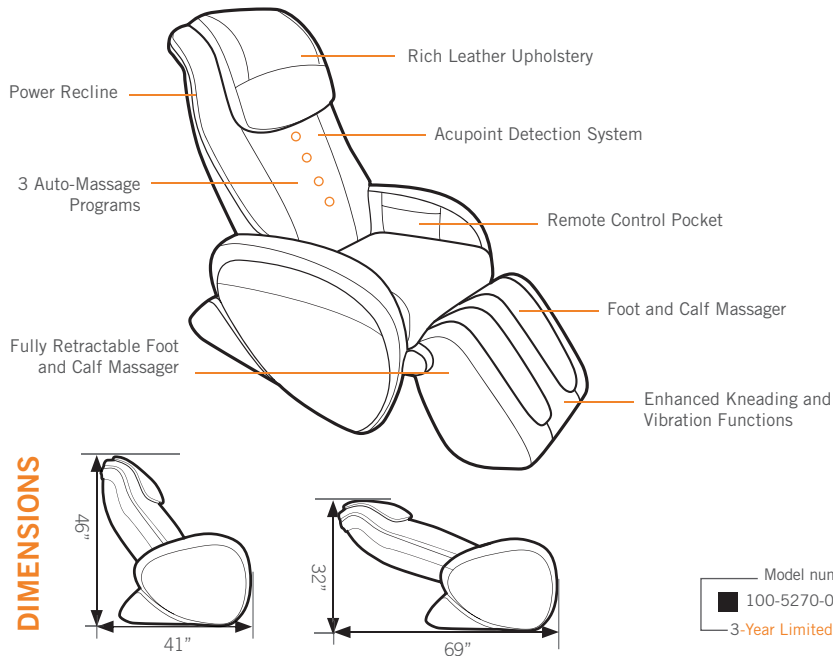

More Features For More Comfort

MASSAGE CONTROLLER – It's all at your fingertips