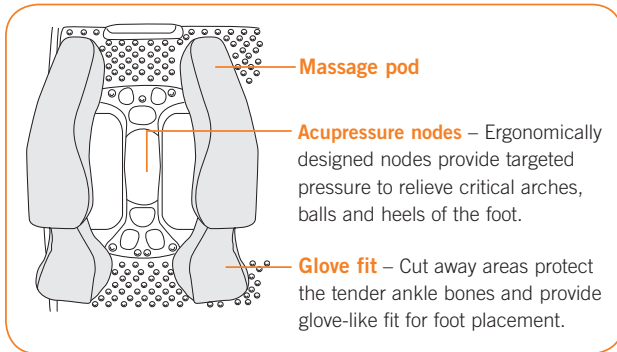

**Auto stop** – Press to stop all massage functions and open massage pods fully for easy foot removal.

**Massage pod**

**Acupressure nodes** – Ergonomically designed nodes provide targeted pressure to relieve critical arches, balls and heels of the foot.