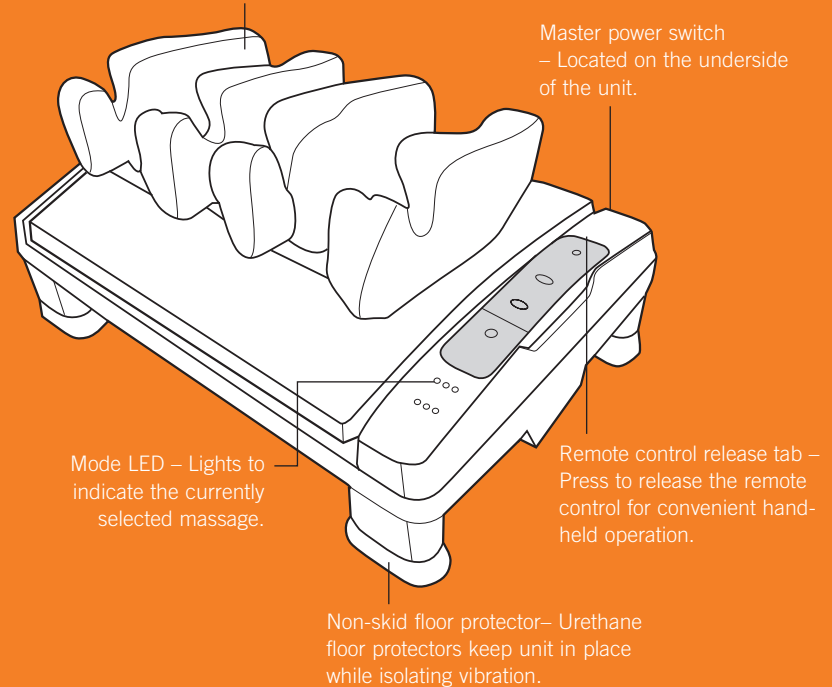

**Auto stop** – Press to stop all massage functions and open massage pods fully for easy foot removal.

**Massage pod**

**Acupressure nodes** – Ergonomically designed nodes provide targeted pressure to relieve critical arches, balls and heels of the foot.

**Glove fit** – Cut away areas protect the tender ankle bones and provide glove-like fit for foot placement.

**Massage pods** – Ergonomic massage pods are designed to cradle the foot with the same soothing touch as a human hand, allowing ample clearance for tender ankles.

**Master power switch**  
– Located on the underside of the unit.

**Mode LED** – Lights to indicate the currently selected massage.

**Remote control release tab** – Press to release the remote control for convenient hand-held operation.