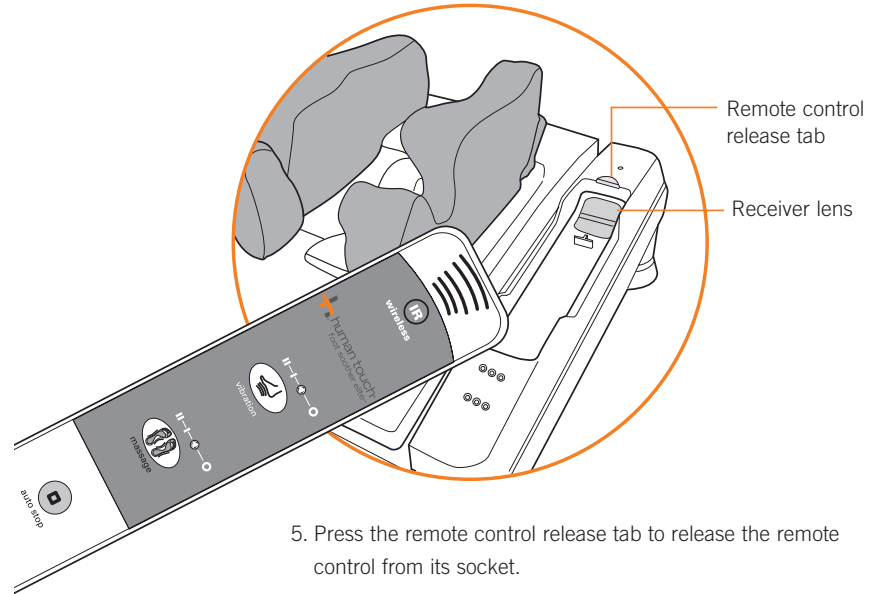

5. Press the remote control release tab to release the remote control from its socket.
6. While pointing the remote control at the receiver lens, press the Vibration and Massage buttons to observe all speeds. You can use both Vibration and Massage modes at the same time.

Proper Attire – The Foot Soother Elite pods have been designed to be used with sock-covered feet.

11