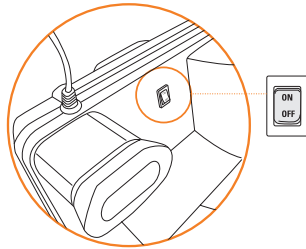

take control

1. Prior to first use, release the remote control from its socket and install two AAA batteries into the battery compartment on the back of the remote control (batteries included).
2. Position the Foot Soother Elite in front of your favorite chair.
3. Plug the Foot Soother Elite into a power source.
4. Turn the power switch, located on underside of unit, to On.

10