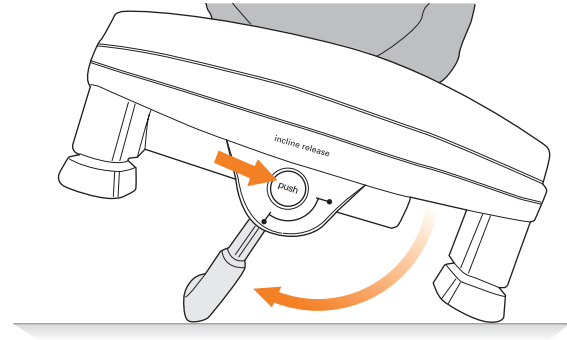

Leave the Foot Soother Elite in a horizontal massage position when sitting upright, such as in a desk or dining chair. When sitting on a lounge chair or sofa, you may want to adjust the angle to an inclined position.

To adjust the Foot Soother Elite to an inclined position:

1. Locate the incline release button on the left-hand side of the unit.
2. While depressing the button, swing the incline arm toward the back of the unit until it locks.

To return the unit to a horizontal position:

1. Locate the incline release button on the left-hand side of the unit.
2. While depressing the button, swing the incline arm toward the front of the unit until it locks, flat against the underside of the unit.

The incline arm is not intended to be used as a carry handle. It should be folded flat against underside of unit when not in use.