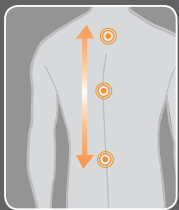

3 INVIGORATING AUTO-MASSAGE PROGRAMS

Choose from three massage programs, and find the one that best suits your needs at the moment. You can select from the following options: Refresh your entire back, relieve your neck and shoulders, or release your lower back.