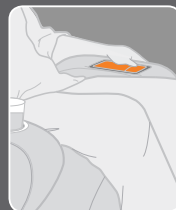

human touch®
iJoy® | **2580**

Robotic Massage® Chair

Welcome to the chair that offers style, wellness, comfort and control—in bulk.

Human Touch® designs its products to please all your senses, including your sense of style. In the Human Touch iJoy-2580, you get an exceptionally comfortable massage chair that fits your décor as well as it fits your body. Customize your experience with any of three back-massage programs, all of which expertly replicate the four primary techniques used by professional massage therapists—rolling, kneading, compression and percussion—to enhance your overall wellness. Our advanced, patented Human Touch Massage System eases away pain, tension and fatigue with the push of a few buttons and delivers a host of healthful advantages, including improved relaxation, circulation and stress relief. So pick a color, grab a seat, slide your iced cappuccino into the cup holder, sit back and enjoy an incredible massage.

Art meets state-of-the-art

Beauty goes well beyond skin-deep with the iJoy-2580. This remarkable chair contains the most advanced Human Touch Technology® in a sleek, colorful design that fits any room.

3 INVIGORATING AUTO-MASSAGE PROGRAMS

Choose from three massage programs, and find the one that best suits your needs at the moment. You can select from the following options: Refresh your entire back, relieve your neck and shoulders, or release your lower back.