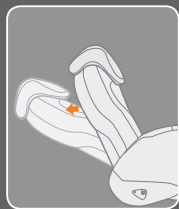

Art meets state-of-the-art

Beauty goes well beyond skin-deep with the iJoy-2580. This remarkable chair contains the most advanced Human Touch Technology® in a sleek, colorful design that fits any room.

3 INVIGORATING AUTO-MASSAGE PROGRAMS

Choose from three massage programs, and find the one that best suits your needs at the moment. You can select from the following options: Refresh your entire back, relieve your neck and shoulders, or release your lower back.

BUILT-IN CONTROL PANEL

No need to interrupt your massage to personalize it. The control panel is right at hand so you control the massage with your fingertips.

POWER RECLINE

With the push of a button, the iJoy-2580 can recline all the way to a 170-degree angle. The further you go back, the greater the massage intensity, so recline slowly until you discover the perfect spot.