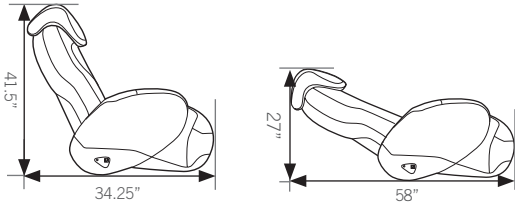

human touch®
iJoy® | **2580**

Robotic Massage® Chair

Welcome to the chair that offers style, wellness, comfort and control—in bulk.

Human Touch® designs its products to please all your senses, including your sense of style. In the Human Touch iJoy-2580, you get an exceptionally comfortable massage chair that fits your décor as well as it fits your body. Customize your experience with any of three back-massage programs, all of which expertly replicate the four primary techniques used by professional massage therapists—rolling, kneading, compression and percussion—to enhance your overall wellness. Our advanced, patented Human Touch Massage System eases away pain, tension and fatigue with the push of a few buttons and delivers a host of healthful advantages, including improved relaxation, circulation and stress relief. So pick a color, grab a seat, slide your iced cappuccino into the cup holder, sit back and enjoy an incredible massage.

More Features for More Comfort

MASSAGE CONTROLLER – It's all at your fingertips

DIMENSIONS

Part number:
 ■ 100-2580-021 (Black - Performance PU & SofSuede®)
 ■ 100-2580-022 (Espresso - Performance PU & SofSuede®)
 3-Year Limited Warranty