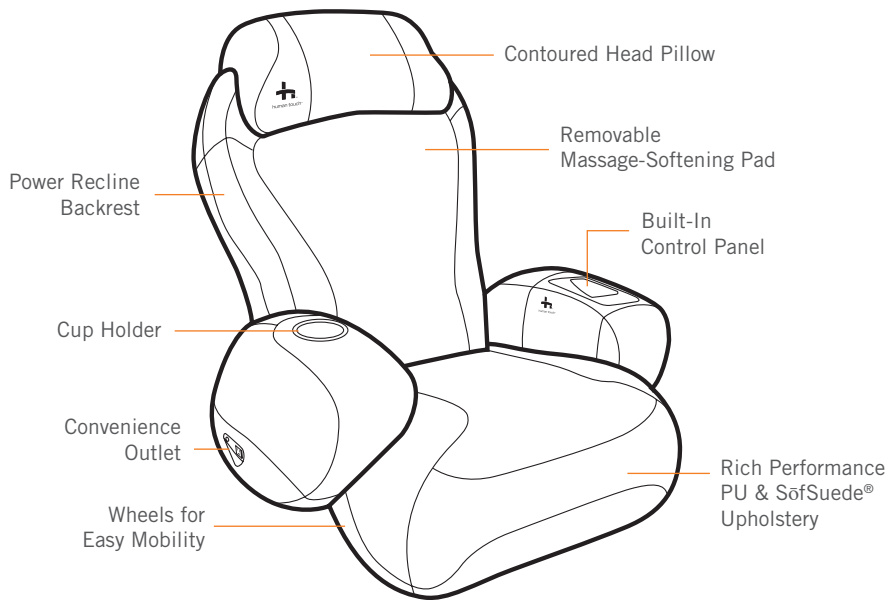

human touch®
iJoy® | **2580**

Robotic Massage® Chair

Welcome to the chair that offers style, wellness, comfort and control—in bulk.

Human Touch® designs its products to please all your senses, including your sense of style. In the Human Touch iJoy-2580, you get an exceptionally comfortable massage chair that fits your décor as well as it fits your body. Customize your experience with any of three back-massage programs, all of which expertly replicate the four primary techniques used by professional massage therapists—rolling, kneading, compression and percussion—to enhance your overall wellness. Our advanced, patented Human Touch Massage System eases away pain, tension and fatigue with the push of a few buttons and delivers a host of healthful advantages, including improved relaxation, circulation and stress relief. So pick a color, grab a seat, slide your iced cappuccino into the cup holder, sit back and enjoy an incredible massage.

More Features for More Comfort

MASSAGE CONTROLLER – It's all at your fingertips

DIMENSIONS

Part number:
 ■ 100-2580-021 (Black - Performance PU & SofSuede®)
 ■ 100-2580-022 (Espresso - Performance PU & SofSuede®)
 3-Year Limited Warranty

BUILT-IN CONTROL PANEL

No need to interrupt your massage to personalize it. The control panel is right at hand so you control the massage with your fingertips.

POWER RECLINE

With the push of a button, the iJoy-2580 can recline all the way to a 170-degree angle. The further you go back, the greater the massage intensity, so recline slowly until you discover the perfect spot.

REMOVABLE MASSAGE-SOFTENING PAD

Need a deep, penetrating massage to soothe aching muscles? Or maybe just a light, invigorating massage to energize yourself? Easily control your massage intensity with the removable massage-softening pad.