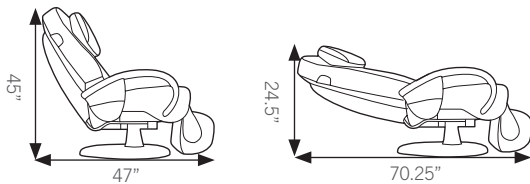

Take a seat and let the lumbar heaters soothe your lower back while the rotating foot-and-calf massager invigorates tired, sore muscles. Indulge in any of three invigorating pre-programmed massage programs, which expertly incorporate the five techniques used by back and spinal care professionals. Lean your head back and enjoy the deepest, most penetrating neck massage available, or ease away daily tension and stress with a full-body stretch. Focus the quad-roller massage where you need it most for targeted relief from your neck down to your lower back. Crafted with only the finest materials and advanced technology, the ThermoStretch™ massage chair is a beautiful addition to both your wellness regimen and your living room.

More Features for More Comfort

MASSAGE CONTROLLER – It's all at your fingertips

DIMENSIONS

Part number	
■	HT-275-100-023 (Black - Performance PU)
■	HT-275-100-025 (Espresso - Performance PU)
5-Year Limited Warranty	