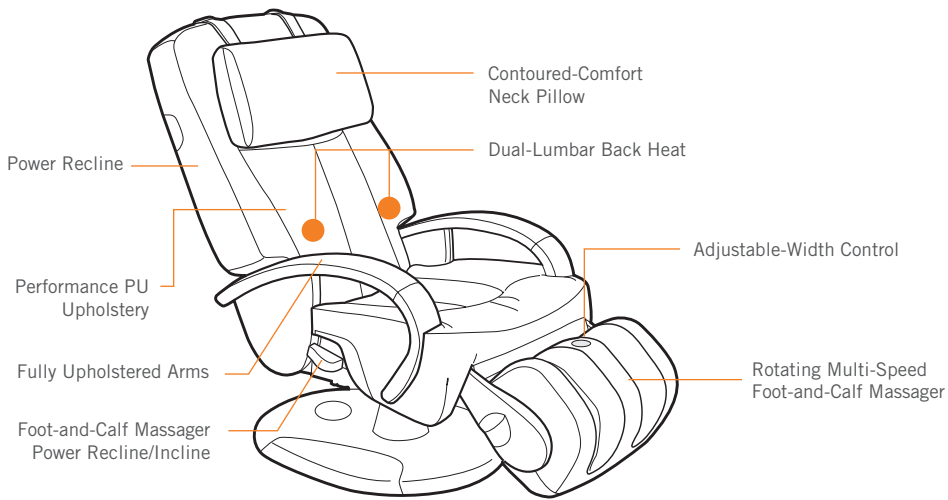

More Features for More Comfort

MASSAGE CONTROLLER – It's all at your fingertips