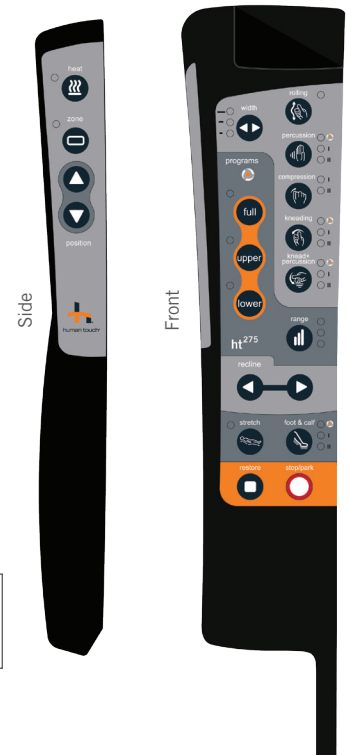

ht 275

ThermoStretch™ Massage Chair

Introducing the chair that's head, shoulders, neck, back, calves and feet above the rest.

The Human Touch® HT-275 ThermoStretch™ massage chair provides a relaxing massage that effectively alleviates stress, back pain and sore muscles, leaving you feeling invigorated and refreshed. In just 15 minutes per day, a massage from this remarkable chair can therapeutically boost your circulatory and immune systems—not to mention, make you feel really, really good.

Take a seat and let the lumbar heaters soothe your lower back while the rotating foot-and-calf massager invigorates tired, sore muscles. Indulge in any of three invigorating pre-programmed massage programs, which expertly incorporate the five techniques used by back and spinal care professionals. Lean your head back and enjoy the deepest, most penetrating neck massage available, or ease away daily tension and stress with a full-body stretch. Focus the quad-roller massage where you need it most for targeted relief from your neck down to your lower back. Crafted with only the finest materials and advanced technology, the ThermoStretch™ massage chair is a beautiful addition to both your wellness regimen and your living room.

More Features for More Comfort

MASSAGE CONTROLLER – It's all at your fingertips

DIMENSIONS

Part number	
■	HT-275-100-023 (Black - Performance PU)
■	HT-275-100-025 (Espresso - Performance PU)
5-Year Limited Warranty	

Two 15-minute programs offer gentle or vigorous foot-and-calf massage that simulates the squeeze-and-release techniques of expert massage therapists. Also features adjustable-width control for a customized fit.