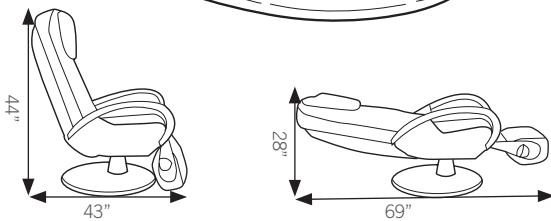

With a designer base, luxurious Performance PU that cushions the base of the neck and shoulders, and aggressive contrast stitching, the 5040's contemporary design complements any style. Take a seat in the supple upholstered chair and indulge in any of three invigorating pre-programmed massages which expertly incorporate the four techniques used by back and spinal care professionals. Focus the quad-roller massage where you need it most, for targeted relief from your neck down to your lower back. Add the foot-and-calf massage for refreshing full-body therapy or decompress the spine with a full-body stretch. Now you can enjoy an effective, targeted head-to-toe massage in a chair designed to look and perform head and shoulders above the rest.

More Features for More Comfort

MASSAGE CONTROLLER – It's all at your fingertips

DIMENSIONS

- Model number:
- 100-5040-001 (Black - Performance PU)
 - 100-5040-002 (Espresso - Performance PU)
 - 100-5040-003 (Butter - Performance PU)
- 5-Year Limited Warranty