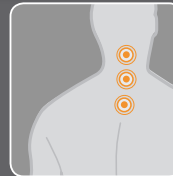

ht 5040

Robotic Massage® Chair

Looks great in any room. Feels great anytime.

It's hard enough to find an affordable chair that fits your décor perfectly, let alone one that beautifully melts away muscle pain and stress with the press of a button. Introducing the Human Touch® 5040 Robotic Massage® chair. Designed to look as great as it makes you feel, this amazing chair features many of our top massage functions in one stunning package.

With a designer base, luxurious Performance PU that cushions the base of the neck and shoulders, and aggressive contrast stitching, the 5040's contemporary design complements any style. Take a seat in the supple upholstered chair and indulge in any of three invigorating pre-programmed massages which expertly incorporate the four techniques used by back and spinal care professionals. Focus the quad-roller massage where you need it most, for targeted relief from your neck down to your lower back. Add the foot-and-calf massage for refreshing full-body therapy or decompress the spine with a full-body stretch. Now you can enjoy an effective, targeted head-to-toe massage in a chair designed to look and perform head and shoulders above the rest.

Style that will make you smile.

The 5040 Robotic Massage® chair incorporates some of Human Touch's most advanced massage features in a newly designed form that makes a beautiful addition to any room and style.

PENETRATING NECK MASSAGE

Simply removing the head pillow reveals an intelligently placed soft window that enables the 5040 Robotic Massage® chair's advanced massage system to provide a closer, more intense neck massage.