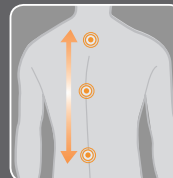

PENETRATING NECK MASSAGE

Simply removing the head pillow reveals an intelligently placed soft window that enables the 5040 Robotic Massage® chair's advanced massage system to provide a closer, more intense neck massage.

COMFORTABLE ACCENTS

A broad, ergonomically designed headrest edge trimmed with SofSuede® provides a comfortable touch to the base of the neck and along the shoulders.

FULL-BODY STRETCHING

As the foot-and-calf massage wells gently hold your legs, the 5040 Robotic Massage® chair slowly reclines, stretching the spine to increase blood flow to the vertebrae and discs, effectively rejuvenating the lower back.