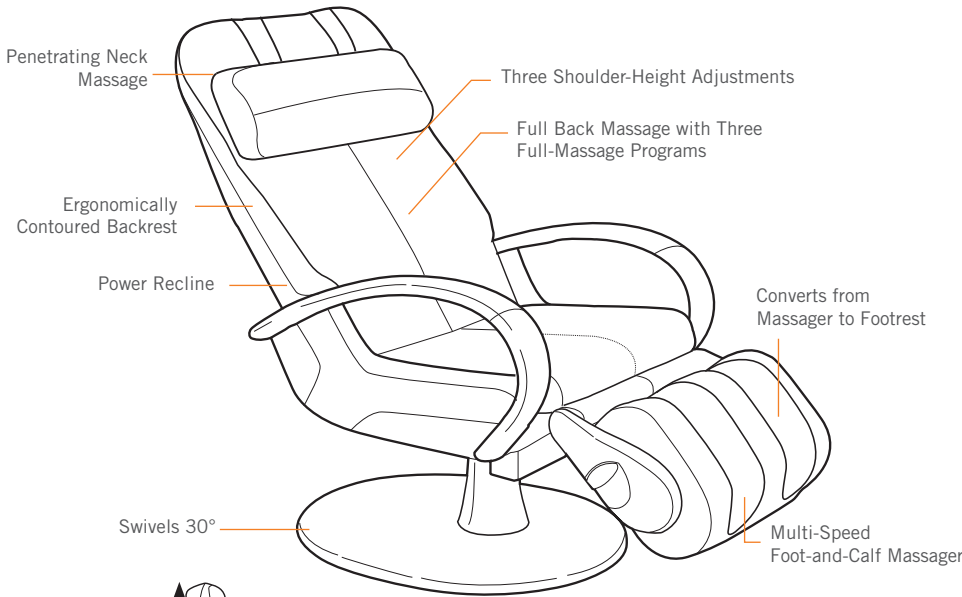

More Features for More Comfort