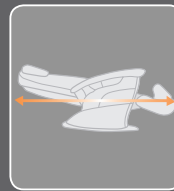

FOOT & CALF MASSAGER

This two-speed feature with vibration provides the ultimate foot-and-calf massage, simultaneously enhancing circulation and soothing tired feet and legs. And it easily extends to accommodate taller users.

ACUPOINT® DETECTION SYSTEM

Automatically locates acupressure points to ensure accurate, personally tuned massage mapping for optimal results.

ARM AND THIGH MASSAGE SLEEVES

The HT-5320 is the only Human Touch chair to offer this feature, which lets you comfortably adjust the easy-fit slow-air sleeves for a unique arm and thigh massage. When you're not using the massage sleeves, simply stow them away.

FULL-BODY STRETCH

As the foot-and-calf massage wells gently hold your legs, the HT-5320 slowly reclines, thereby stretching the spine to increase blood flow to the vertebrae and discs, effectively rejuvenating the lower back.