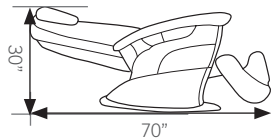

DIMENSIONS

Part number:
■ 100-5320-005 (Black - Performance PU)
■ 100-5320-006 (Espresso - Performance PU)
3-Year Limited Warranty