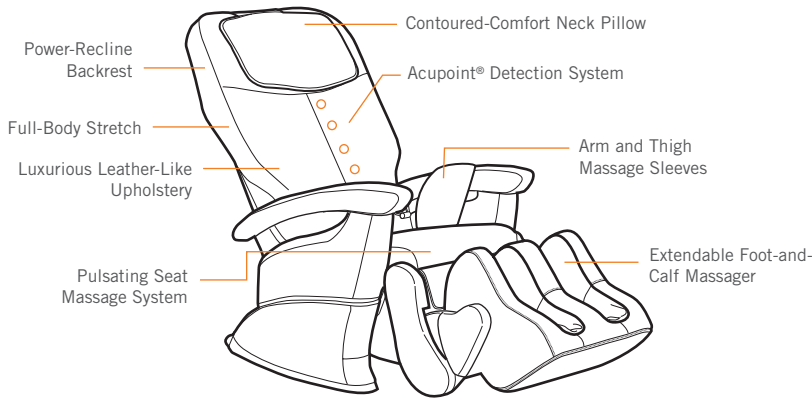

More Features for More Comfort

DIMENSIONS

Part number:
■ 100-5320-005 (Black - Performance PU)
■ 100-5320-006 (Espresso - Performance PU)
3-Year Limited Warranty