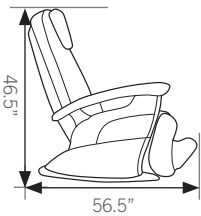

DIMENSIONS

Part number:
■ 100-5320-005 (Black - Performance PU)
■ 100-5320-006 (Espresso - Performance PU)
3-Year Limited Warranty