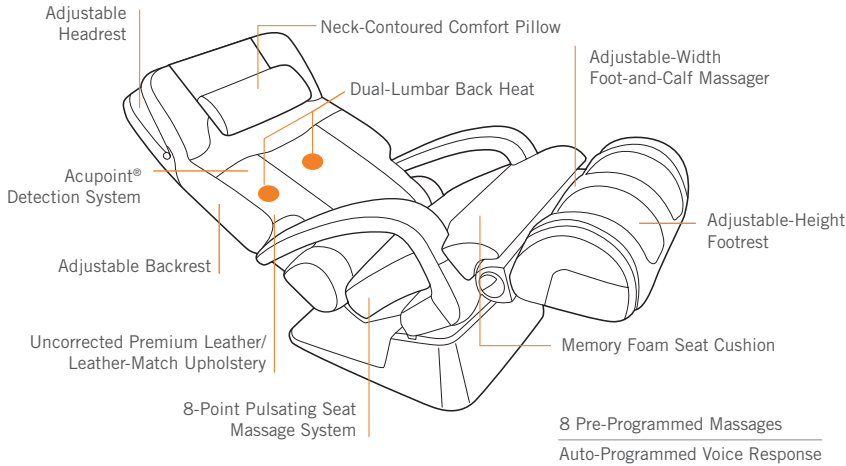

More Features for More Comfort

DIMENSIONS

Part number:
■ 100-7450-001 (Black)
■ 100-7450-006 (Espresso)
3-Year Limited Warranty