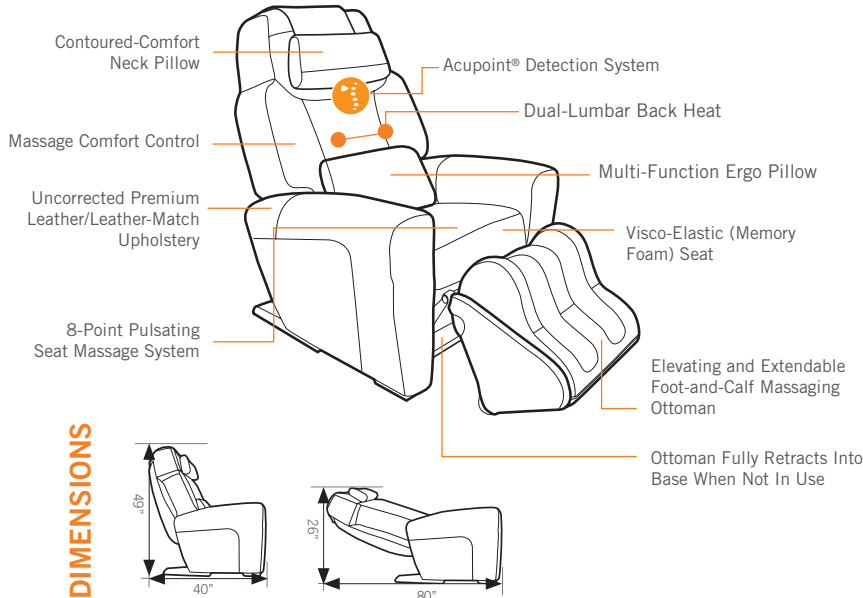

More Features for More Comfort

HTconnect™

Wireless wellness to feel better everywhere

8 Pre-Programmed Messages
Expanded to 16+ Programs
with HT-Connect™