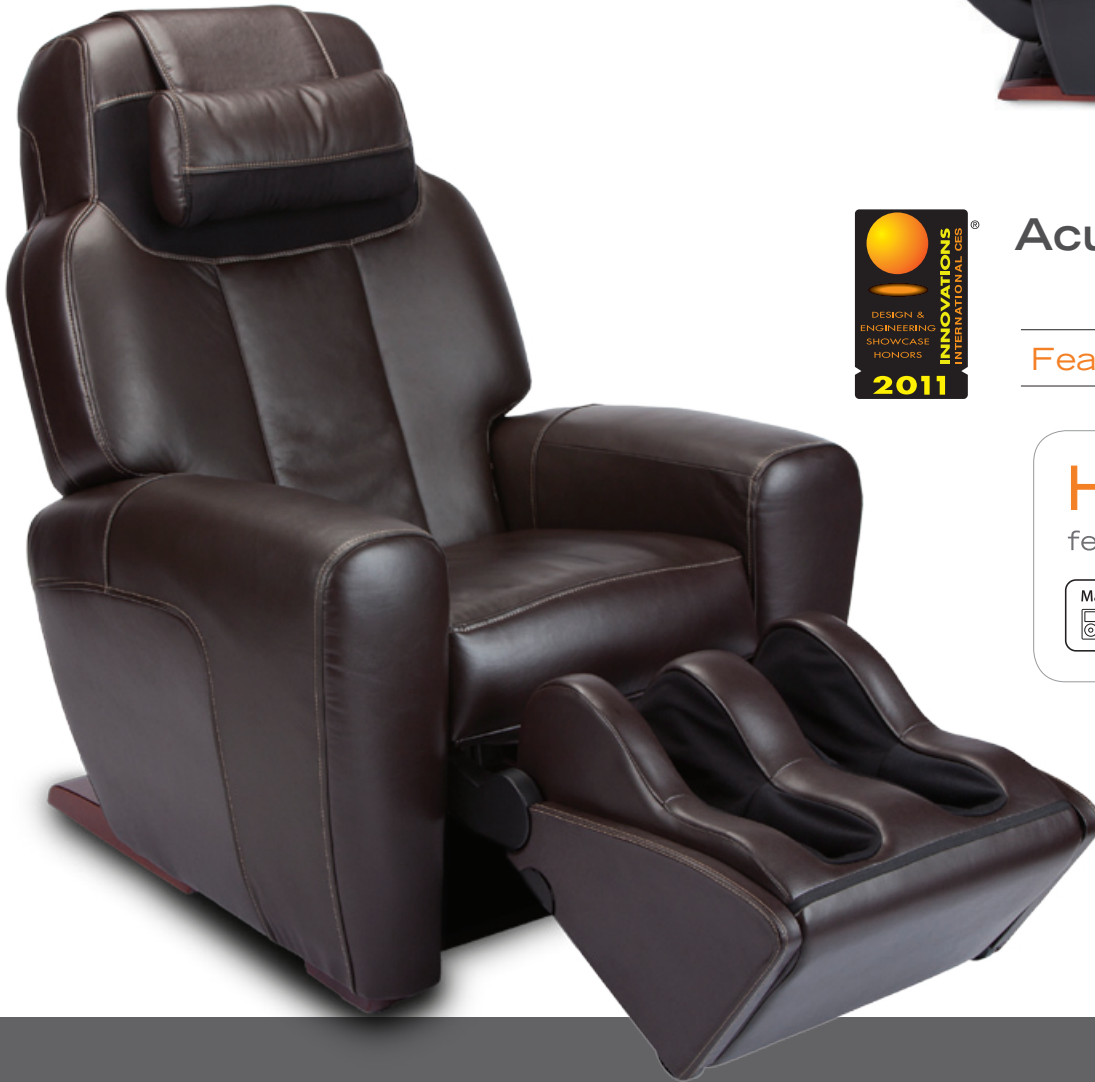

 human touch®
feel better®

AcuTouch® 9500 Massage Chair

Featuring HTconnect™

HTconnect™
feel better everywhere™

Made for

The future of health and wellness has arrived.

The home computer. The automobile. Indoor plumbing. There are certain innovations that change the way we live. The new top-of-the-line AcuTouch® 9500 is one amazing massage chair that reinvents the way you control and personalize it to better your health and life.

Beneath its clean lines and supple, uncorrected premium leather/leather-match upholstery, this amazing chair features the advanced technology and features of sci-fi movies. The first of our chairs to feature HT-Connect™—a revolutionary interface that lets you customize your chair to your personal wellness needs to feel better everywhere using your iPhone®, iPod touch®, or iPad®—the AcuTouch® 9500 takes personal wellness to a whole new level. Now you have instant access to a wealth of massage programs, expertise, and time-saving applications you can use to enhance your massage experience using the wireless device in your pocket. So, your wellness goes wherever you go, and you get the massage you need when you need it. It's a new way to look at massage chairs and a new idea of wellness. And it's all yours in the new AcuTouch® 9500.

More Features for More Comfort

HTconnect™

Wireless wellness to feel better everywhere

8 Pre-Programmed Messages
Expanded to 16+ Programs
with HT-Connect™

Wireless Wellness Experience

HTconnect™
feel better everywhere™

MESSAGE CONTROLLER -
It's all at your fingertips

Model number: _____

HT-9500-099-001 (Black)

HT-9500-099-002 (Espresso)

5-Year Limited Warranty

Art meets state-of-the-art.

All the massage features you've ever dreamt of and personalized control you never could have imagined. Discover the beauty and benefits of the seamless fusion of form, function, and future. The AcuTouch® 9500 with HT-Connect™ has arrived.