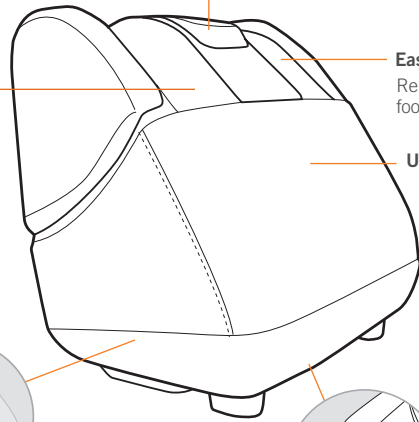

More Features for More Comfort

Patented Figure-Eight™ Technology

Massages calves in an upward, rolling or “wave-like” fashion, forcing blood away from the feet and toward the body’s core to improve blood flow and wellness.

Motor-Driven Rollers

Powerful rollers under the feet provide a robust reflexology massage to the sole and heel.

On-Board Control Panel

Easy Sleeves™

Removable and washable foot liners.

Upholstered Body

Comfort-Positioned with Adjustable Stand