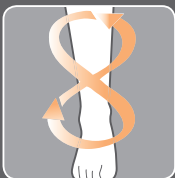

P2 Brisk Relief

A moderate kneading massage that intermittently stops throughout the program, firmly gripping the muscles and giving the sensation of an expert massage therapist applying firm pressure on the entire lower calf and foot for exceptional relaxation and improved circulation.

P3 Under-Foot Indulgence

This targeted, deliberate massage firmly grips the calf and foot to create an invigorating under-foot massage sensation that relaxes and soothes sore, tired feet.

Three Speeds: Low, Medium, High

Model number: HT-1350

Part number: 200-1350-001 (Black)
 200-1350-002 (Cream)

1-Year Limited Warranty

Soothes aching feet and calves

You’ve tried those really expensive shoes. You’ve tried to bribe your significant other for a massage. Now try something that will actually help you relax and rejuvenate those sore, tired foot and lower-leg muscles. The CirQlation™ Pro Foot & Calf Massager is ready, willing and able to help.