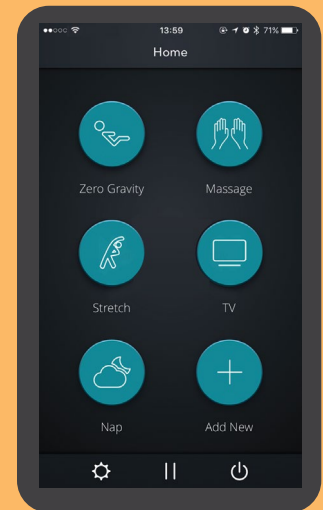

Captivating Design Meets Exceptional Comfort

For the wellness-seeker who wants it all, meet the Human Touch® Gravis ZG Chair. Gravis combines the therapeutic benefits of zero gravity seating with air massage technology, multi-zone heat and powered positioning for every part of the chair, including the headrest. Control the chair using the included remote, one-touch arm control sensors or download the Gravis ZG app and access even more amazing features! With crisp, clean lines and innovative design, Gravis delivers both soothing neutral posture pain relief and exceptional control of your seating comfort.

human touch®
GRAVIS
ZG CHAIR

human touch®
GRAVIS
ZG CHAIR

**INFINITE COMFORT
 POSITIONS**

- 1 FULLY ADJUSTABLE**
 Use the remote control to individually power-adjust the headrest, backrest and footrest for optimal support. For convenience, there are accessible recline and incline touch buttons on the arm rest.
- 2 TARGETED MASSAGE BENEFITS**
 Choose from Massage, Stretch, and Lumbar massage programs to soothe and relax your entire back.
- 3 MULTIPLE HEAT ZONES**
 Select from three targeted heat zones on the back, seat, and leg areas that can be turned on separately, or simultaneously.
- 4 ONE-STEP ZERO GRAVITY SEATING**
 Recline into the comfort of zero gravity with a simple press of the ZG button on the remote or press and hold of the front right-hand arm sensor.
- 5 ONE-STEP TO RESTORE**
 To easily exit the chair, press and hold the Power button on the remote control or the rear right-hand arm sensor to restore the chair to the upright position with the footrest lowered.
- 6 BATTERY BACKUP**
 Battery safety feature will restore the chair back to the upright position in case of a power outage.

Gravis ZG app

For additional customization options, including memory settings, preset TV and Nap recline positions, and Smart Sitting options, download the **Gravis ZG app** from or .

5-YEAR LIMITED WARRANTY