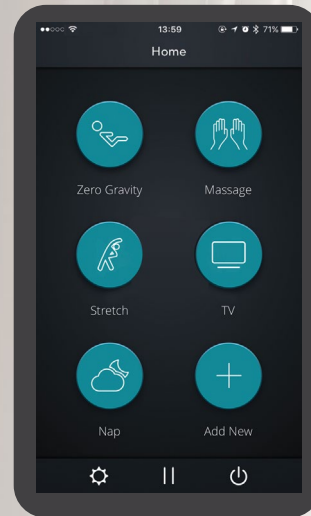

AN **APP** FOR WELLNESS

For additional customization options including memory settings, preset TV and Nap recline positions, and Smart Sitting options and more, download the **Gravis ZG app** from

or

SPECIFICATIONS

Reclined Dimensions:	67" L x 30" W x 31" H
Upright Dimensions:	45" L x 30" W x 49" H
Seat Dimensions:	24" W x 20" D
Recline Angle:	130-160 degrees
Required Recline Clearance:	3"
Product Weight:	122 lb
Maximum Load Weight:	400 lb

5-YEAR LIMITED WARRANTY

- 5-Years Structural
- 3-Years Parts
- 3-Years In-Home Service