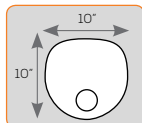

ACCESSORY TABLE

Snacks and beverages are right at hand. Because once you sit in your Perfect Chair, you're not going to want to get up.

Available in Matte Black, Walnut and Dark Walnut finish.