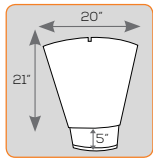

Available in Matte Black, Walnut and Dark Walnut finish.

MEDIA TABLE

Our freestanding, two-level Media Table can be used next to one Perfect Chair, or between two chairs as an ideal place to store reading material, phones, and tablets. The included power strip allows you to plug in your handheld devices and charge them while keeping them at arm's length.