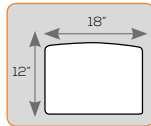

Available in Matte Black, Walnut and Dark Walnut finish.

MEDIA TABLE

Our freestanding, two-level Media Table can be used next to one Perfect Chair, or between two chairs as an ideal place to store reading material, phones, and tablets. The included power strip allows you to plug in your handheld devices and charge them while keeping them at arm's length.