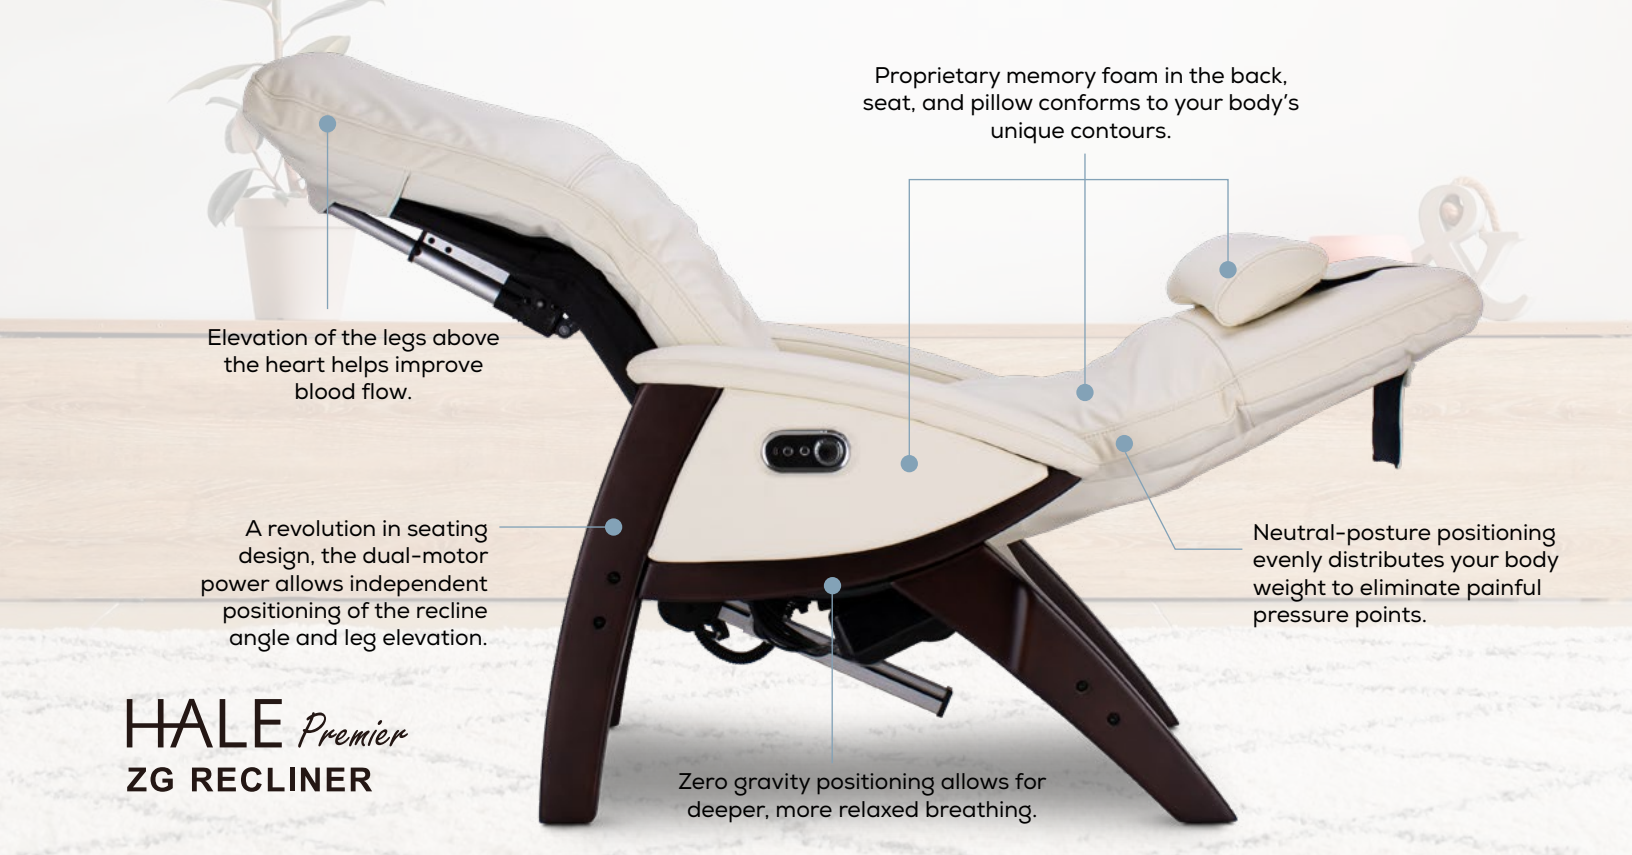

LOWER BACK PAIN AND DISCOMFORT AFFECTS NEARLY TWO-THIRDS OF THE AMERICAN POPULATION.

Indulge in ultimate relaxation with our **Hale Premier ZG Recliner** by Relax The Back®, meticulously crafted for zero gravity comfort to relieve your body of tension. Through its unique design, this chair ensures a neutral body alignment, evenly distributing gravity across your body.

The result is a remarkable reduction in pain and pressure, providing you with unparalleled comfort and tranquility.

HALE *Premier*
ZG RECLINER

Proprietary memory foam in the back, seat, and pillow conforms to your body's unique contours.

Elevation of the legs above the heart helps improve blood flow.

A revolution in seating design, the dual-motor power allows independent positioning of the recline angle and leg elevation.

Neutral-posture positioning evenly distributes your body weight to eliminate painful pressure points.

Zero gravity positioning allows for deeper, more relaxed breathing.

HALE Premier ZG RECLINER

FEATURES

FULLY ADJUSTABLE

Use the remote control or quick-access dial to easily adjust your back and leg rest position for optimal seating comfort.