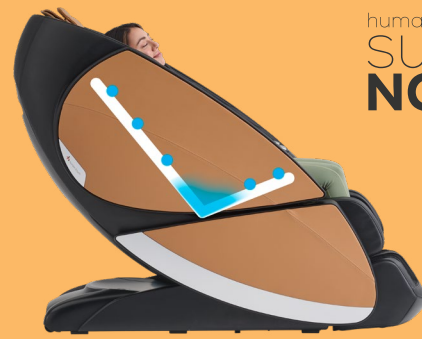

FOOT AND CALF MASSAGER

With a unique orbital calf massage motion, underfoot rollers for optimized reflexology, and adjustable intensity, the extendable leg rest automatically adjusts for your height.

ADVANCED FINGERTIP CONTROLS

SNX_0125

humantouch.com

human touch®
**SUPER
NOVO X**

HT FLEX S- AND L-TRACK SYSTEM

Designed to move with the natural curves of the body, the **L-Track** extends high-performance coverage from your neck and shoulders all the way down to your glutes as the **S-Track** closely follows the curvature of the spine, all while **HT Flex** allows for a wider range of motion and maximum comfort.