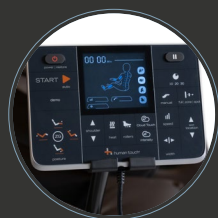

MANUAL EXTENDING FOOT AND CALF MASSAGER

With underfoot rollers for optimized reflexology and adjustable intensity for calves and feet, the extendable leg rest can be adjusted for your height.

S- and L-Track

TABLET REMOTE

Easily manage the chair's functions using the convenient control panel:

- Toggle Through Auto Programs
- One-Touch to ZeroG®
- Adjust Recline Position
- Customize Massage Settings
- Pause Massage
- Restore the Chair to Full Upright Position