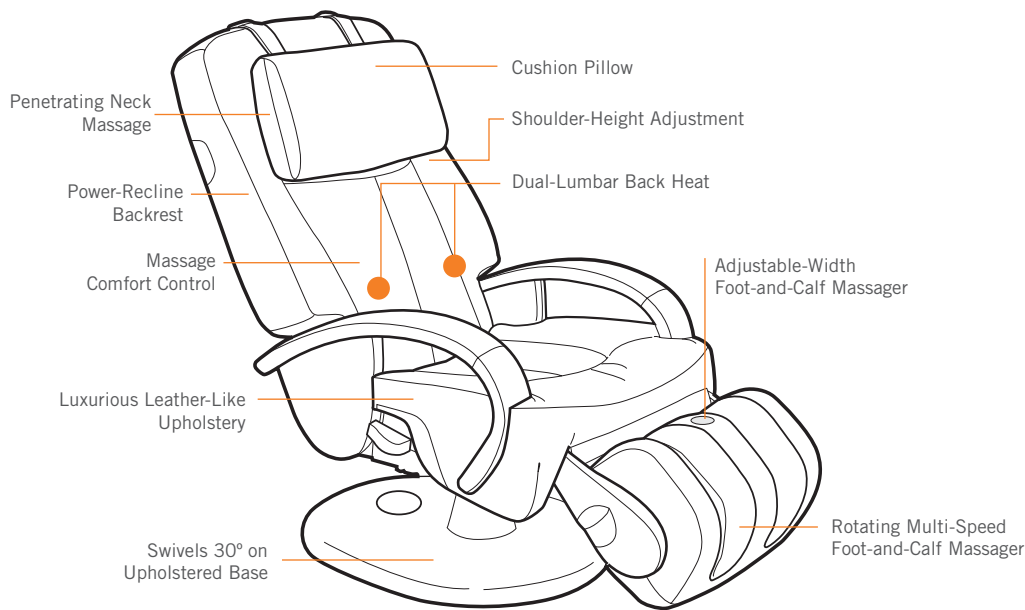

More Features for More Comfort