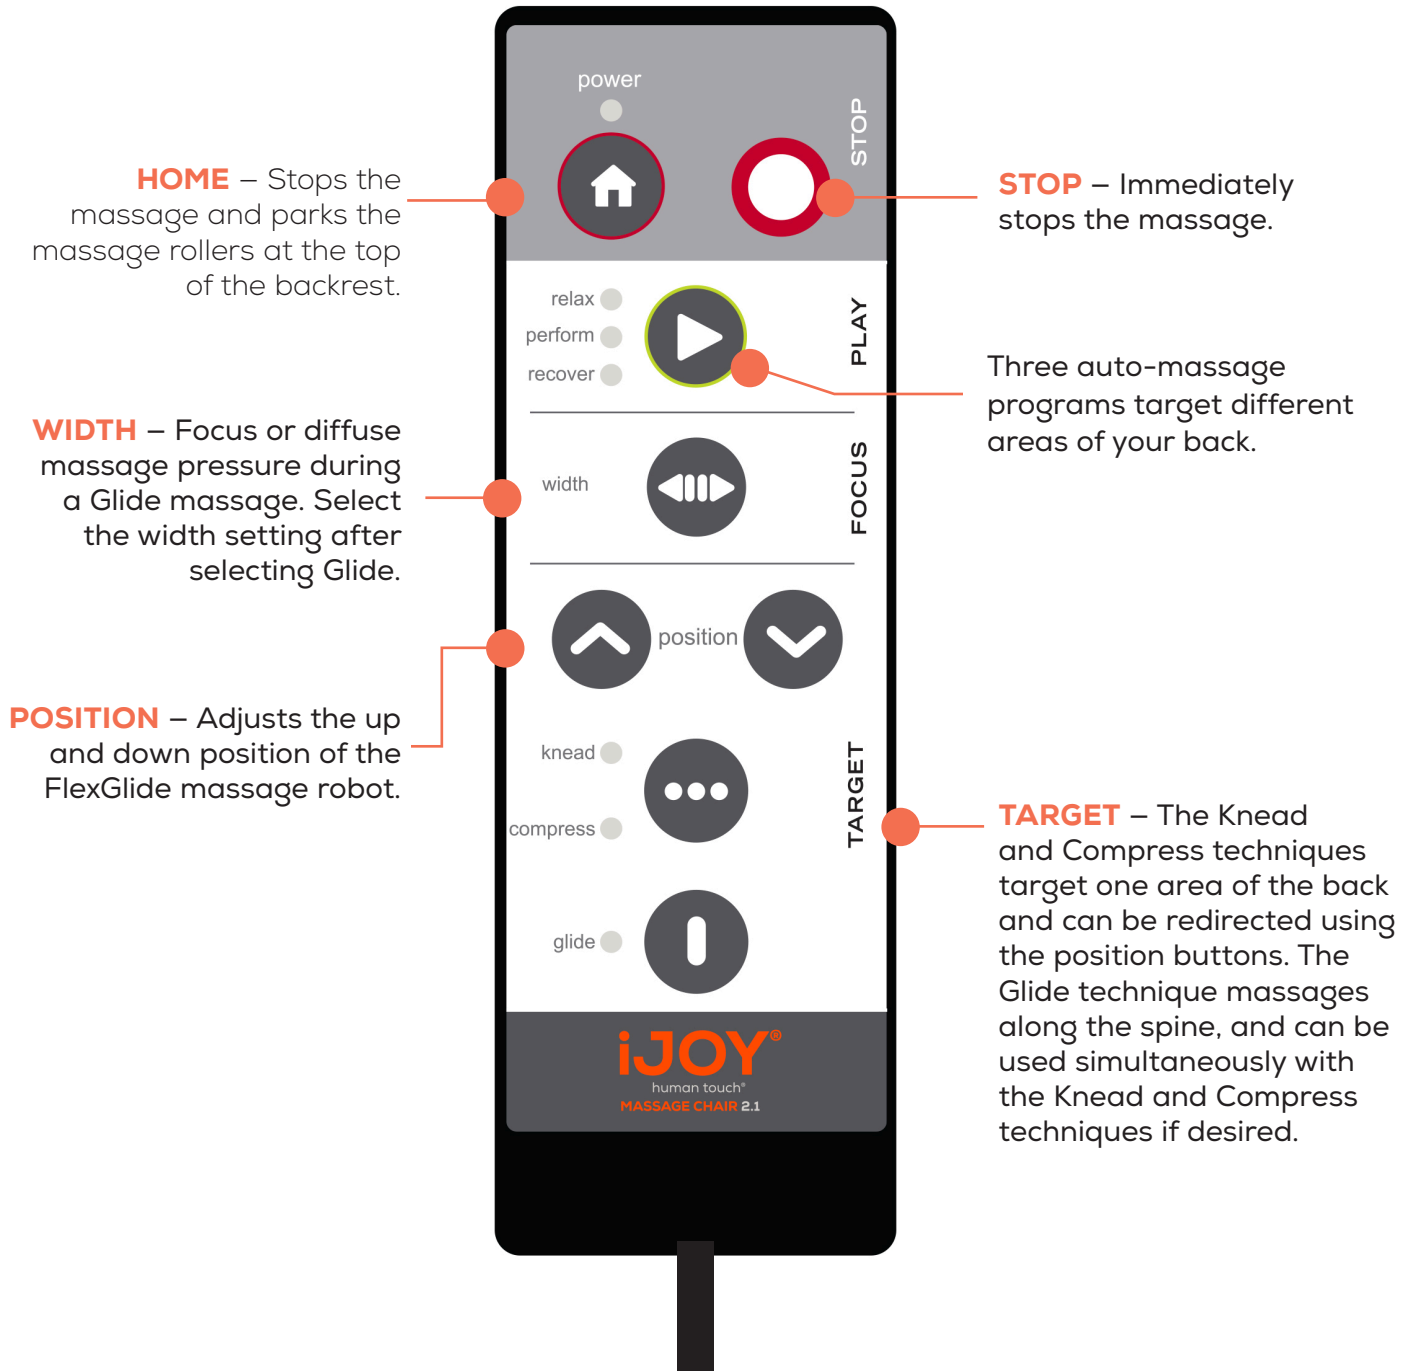

Remote Control User Guide

iJOY[®] Massage Chair 2.1

For more detailed operation instructions, please see the Use and Care Manual.