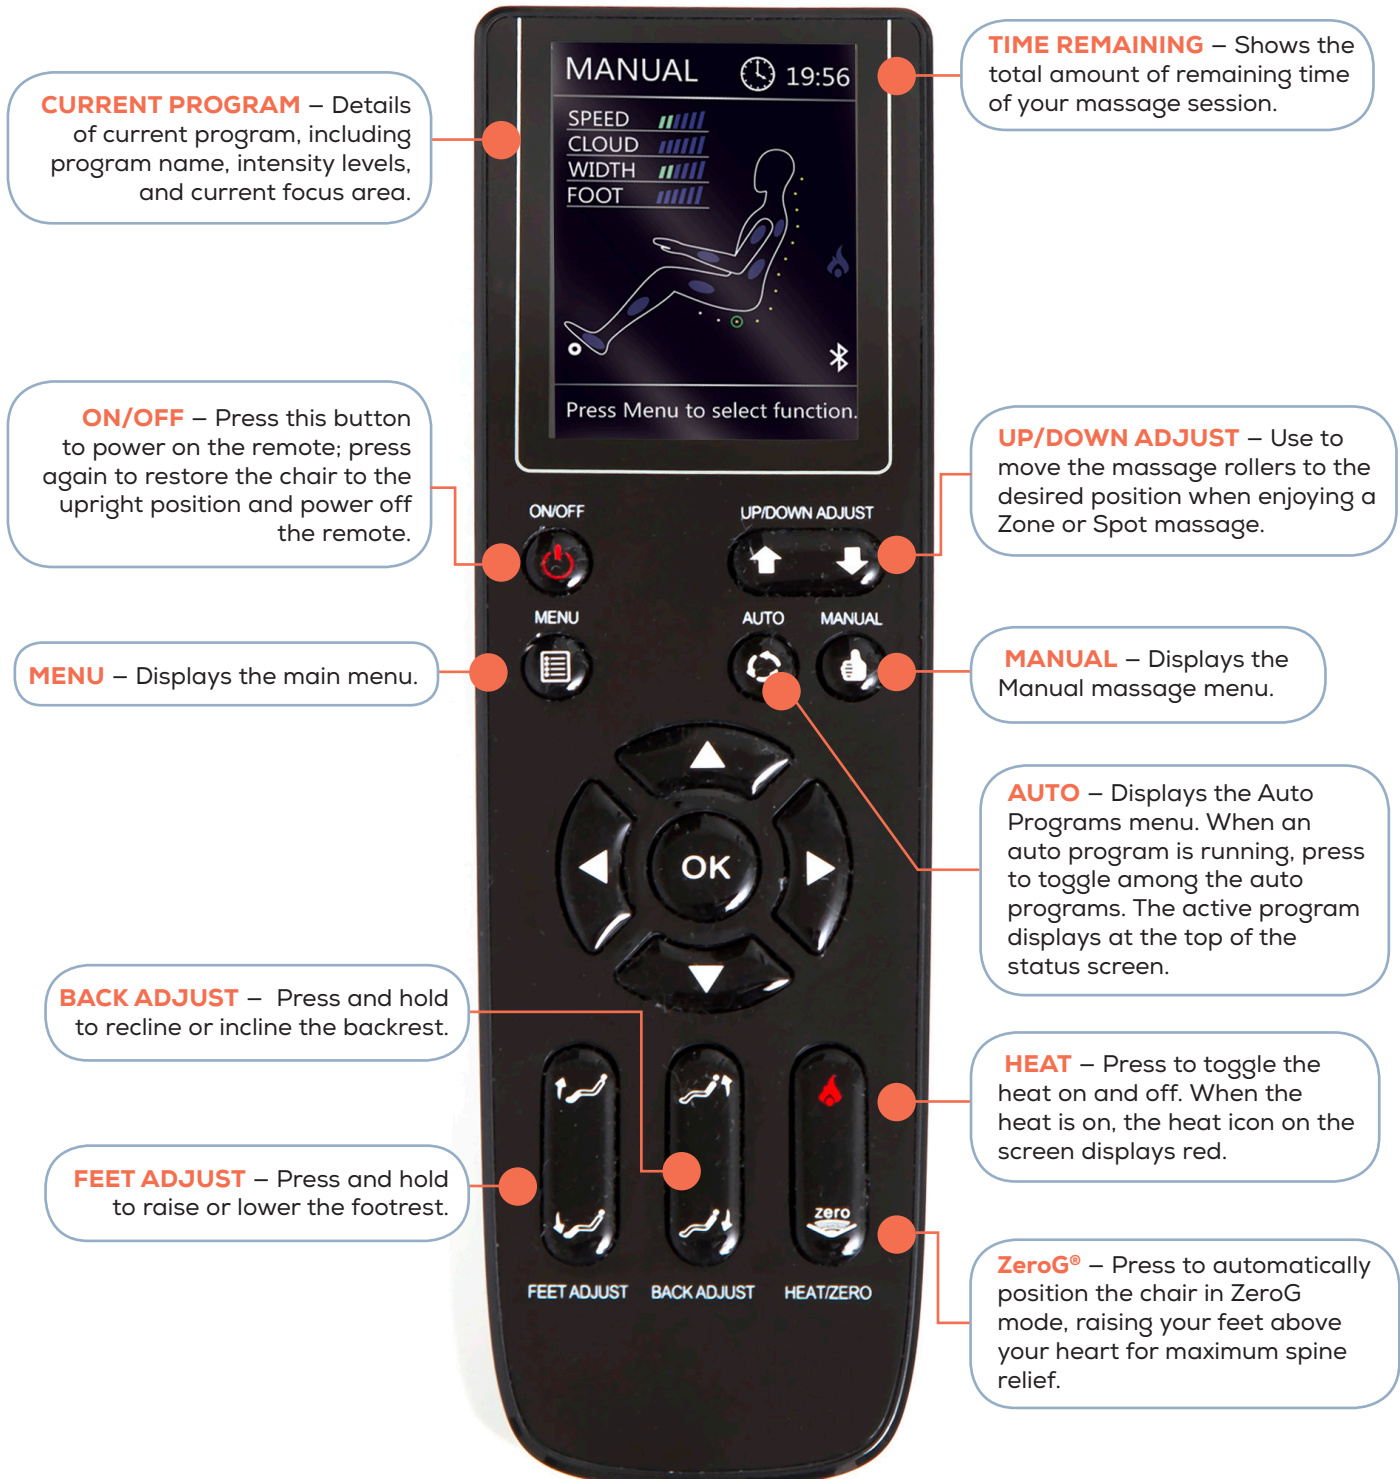

Remote Control User Guide

Sana Massage Chair

For more detailed operation instructions, please see the Use and Care Manual.

Remote Control User Guide

Shoulder Height Guide

Overall Height	Shoulder Setting
5'11" > taller	8 - 9
5'8" - 5'10"	6 - 7
5'3" - 5'7"	3 - 5
5'0" - 5'2"	1 - 2