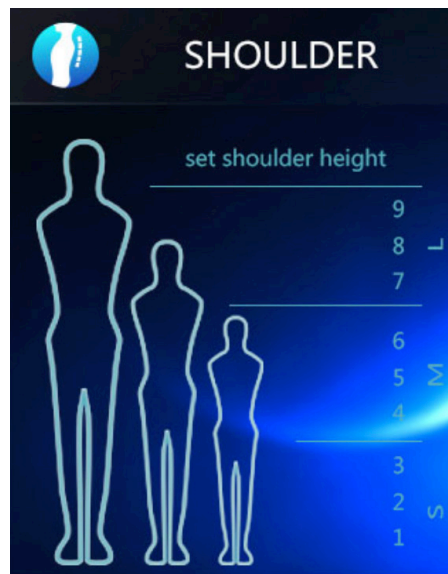

Remote Control User Guide

Sana Massage Chair

For more detailed operation instructions, please see the Use and Care Manual.

Remote Control User Guide

Shoulder Height Guide

Overall Height	Shoulder Setting
5'11" > taller	8 - 9
5'8" - 5'10"	6 - 7
5'3" - 5'7"	3 - 5
5'0" - 5'2"	1 - 2