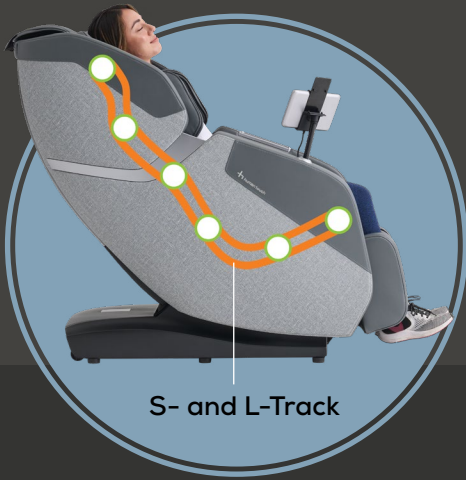

REDISCOVER RELAXATION

The **WholeBody® ROVE PRO** massage chair is designed for users to quickly and conveniently receive the benefits of massage while taking time for themselves to relax and recharge.

The ROVE PRO offers a high-performance L-track that extends massage coverage from the neck and shoulders down to the glutes and thighs, as well as a dynamic stretch, which positions the body for a reinvigorating lengthening of the back and muscles. Equipped with eight unique auto massage programs that focus on recovery, stretch, and full body relief, the ROVE PRO boasts an open calf massager design allowing users to enter and exit the chair with ease. Our unique, Human Touch SAFE™ antimicrobial upholstery makes for easy cleaning and care.

S- and L-Track

S and L TRACK SYSTEM

While the **L-Track** extends high performance coverage from your neck and shoulders all the way down to your glutes and thighs, the **S-Track** closely follows the curvature of the spine. The result is a massage that is designed to move with the natural curves of your body for optimal results.

CLOUD TOUCH ACUPRESSURE

Strategically placed, targeted aircells apply pressure to key healing points and manipulate your body to stretch muscles.

DEFY GRAVITY®

The zero gravity position cradles your back and elevates your legs above your heart, the position doctors recommend as the healthiest way to sit.