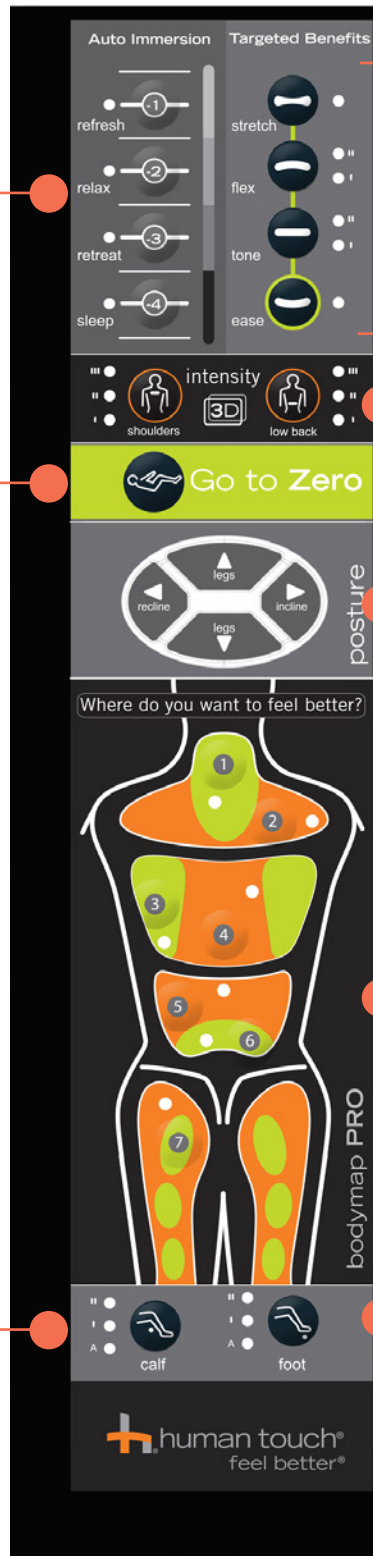

Remote Control User Guide

ZeroG[®] 5.0

FRONT

AUTO IMMERSION PROGRAMS

– Four unique auto immersion programs automatically massage you for 15 minutes, using a variety of massage modes.

GO TO ZERO (ONE-STEP PRESS AND HOLD)

– Fully reclines the backrest and raises the footrest, placing your body in a neutral-posture position.

CALF – Press to toggle through two fixed calf massage speeds and an auto massage program.

TARGETED MUSCLE BENEFITS

– Four massage modes let you customize your massage.

INTENSITY 3D – Set the upper and lower back 3D massage intensity independently to soft (I), medium (II), or intense (III).

POSTURE – Adjust the chair to a comfortable position.

BODYMAP[®] PRO – Push the button that corresponds to the area where you want to feel better, and let the massage chair do the rest!

FOOT – Press to toggle through two fixed foot massage speeds and an auto massage program.