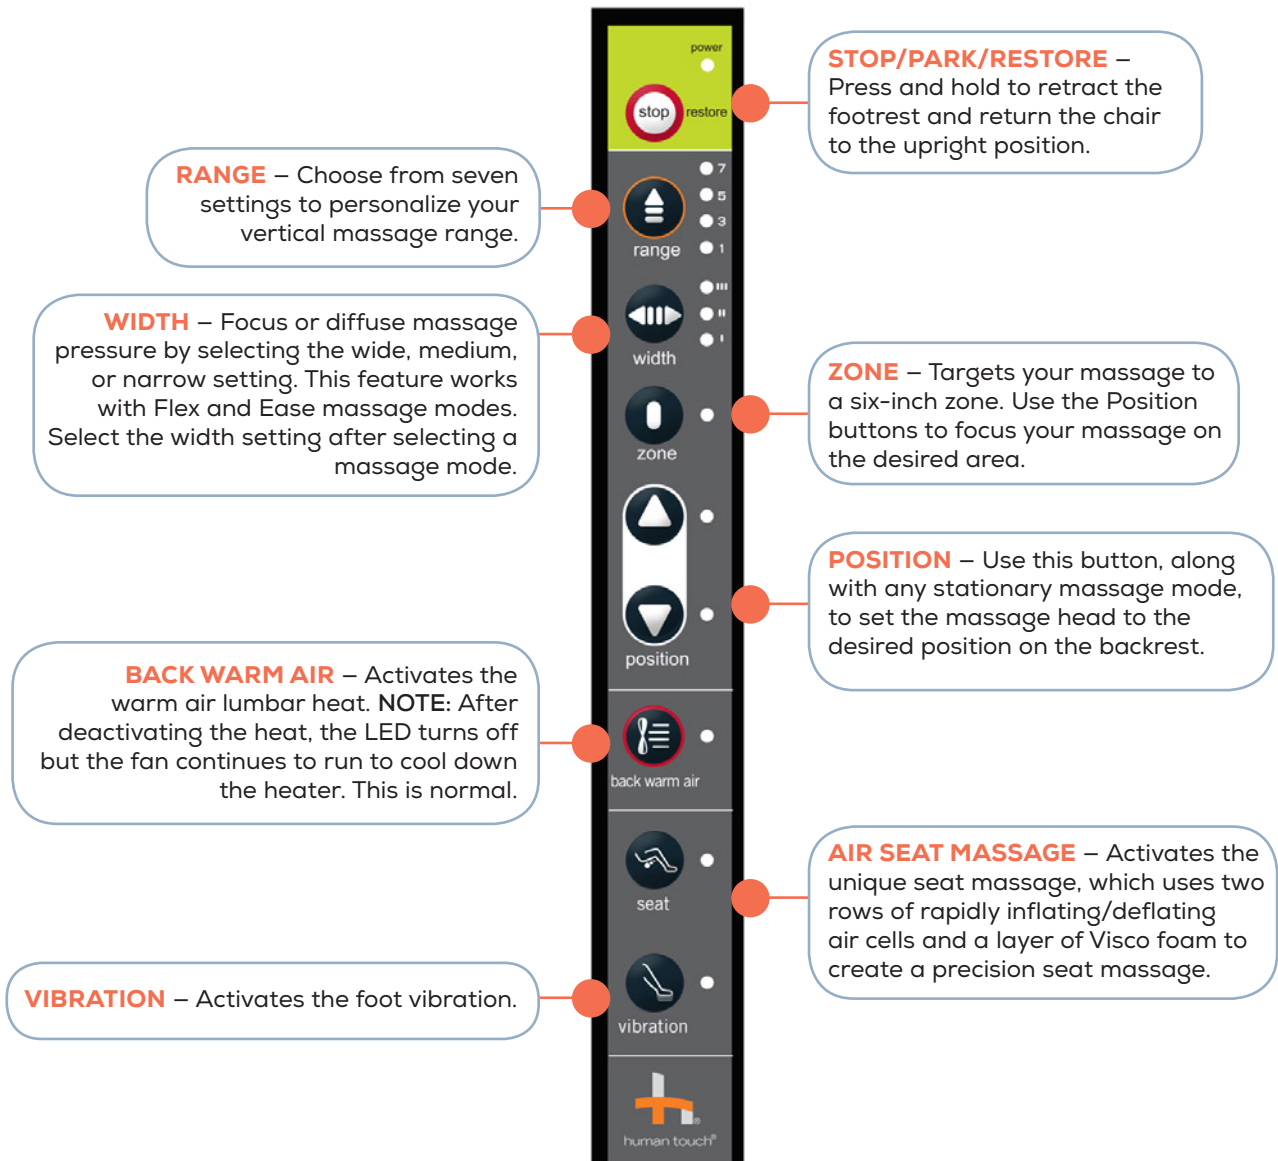

Remote Control User Guide

ZeroG® 5.0

SIDE

For more detailed operation instructions, please see the Use and Care Manual.